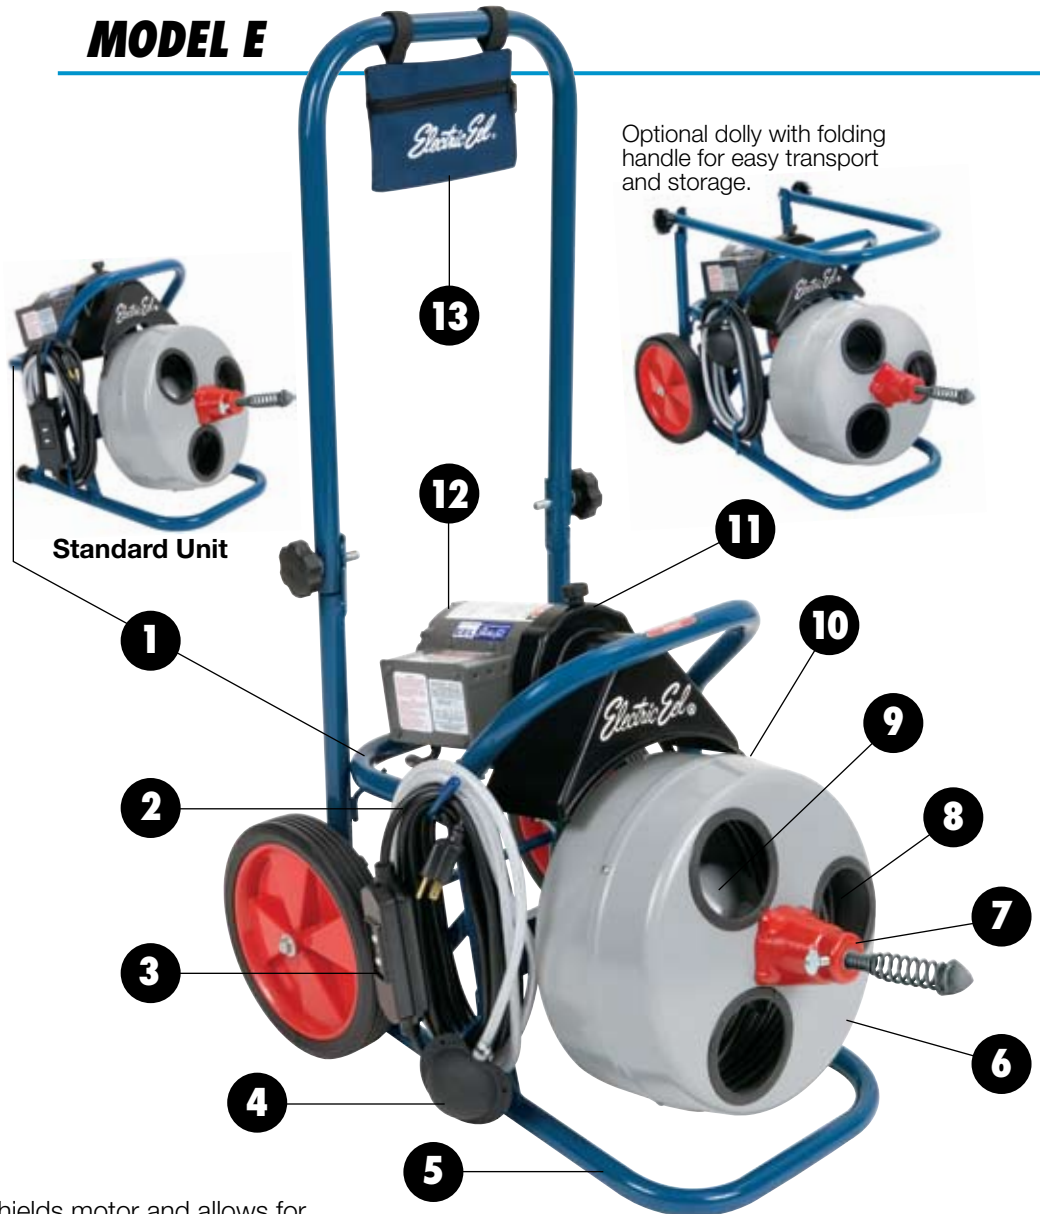

PROFESSIONALLY ENGINEERED TO CLEAN 1-1/4" TO 3" DIAMETER PIPELINES UP TO 75 FEET.

E L E C T R I C E E L

MODEL E

AT LONG LAST,

AN ECONOMICAL

DRAIN CLEANER

THAT LASTS

LONGER

Electric Eel®

DRAIN CLEANING TOOLS FOR PROFESSIONALS

ELECTRIC EEL

MODEL E

CUT THROUGH MORE

CLOGS WITH THE

DRAIN CLEANER

THAT'S A CUT ABOVE

Standard Cleaning Tools

Optional Cleaning Tools

1. Additional rear bar shields motor and allows for more flexible two position operation.
2. Power cord is wrapped around conveniently placed brackets for safe, problem-free transport.
3. Ground Fault Circuit Interrupter (GFCI) safety feature comes standard with a 20 ft. power cord.
4. Easy-to-use air operated foot switch allows the use of both hands when working with cable.
5. Heavy duty, durable tubular frame provides stability and balance while in operation.
6. Epoxy powder-coated drum deters corrosion caused by caustic drain-cleaning equipment.
7. Cast aluminum bracket with bearing supported guide tube.
8. Cable available in either 3/8" or 1/2" certified music wire with genuine galvanized aircraft wire inner core for longer life.
9. Unique inner drum design eliminates cable buckling.
10. Built-in drum-shaft slip clutch minimizes cable and tool breakage and provides overload protection.
11. Impact resistant belt guard for additional operation safety is mounted securely to the motor with a thumb screw making maintenance and repair faster and easier.
12. Rugged 1/3 H.P. reversible motor delivers plenty of speed cleaning power.
13. Handy zipper tool bag keeps tools at your finger tips.