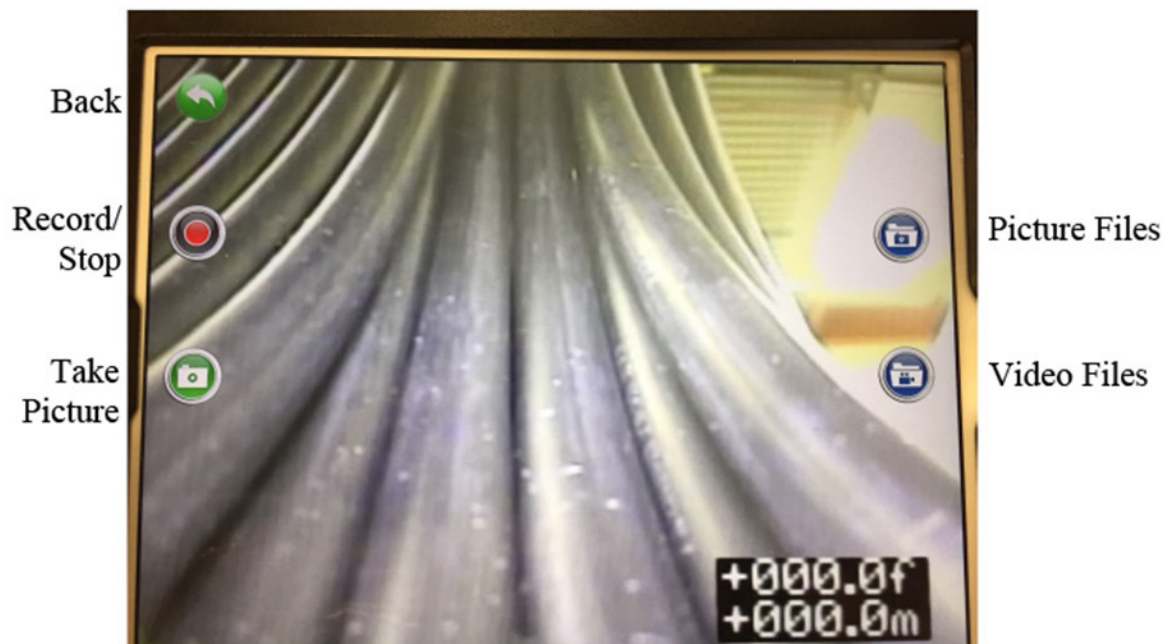

Operations for Android System User

Installation APP software:

1. GOOGLE PLAY store.
2. Search **HATHORN-PRO** software, and download.
3. Install the APP software:

Connection WiFi:

1. In the settings menu open WiFi. Connect to sewer camera by selecting "**Hathorn XXXX**" in the WiFi list.

The default password is: **12345678**

2. Open the app and the camera video should appear on the screen.

Installation APP for Apple Device:

1. Turn on the intelligent mobile device terminal and enter APP store
2. Search “**HATHORN-PRO**“ software and download.
3. Install the APP software.

Connection WiFi:

1. In the settings menu open WiFi. Connect to sewer camera by selecting “**Hathorn XXXX**” in the WiFi list.

The default password is: **12345678**

2. Open the app and the camera video should appear on the screen.

View the Video: Open the app, and if the connection between the WiFi of the camera and the intelligent mobile device terminal is successful, the icon will be highlighted, and the images transmitted from the WiFi camera can be seen in the APP.